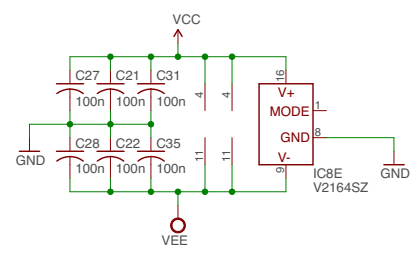

cc-by-sa
 Olivier Gillet
 ol.gillet@gmail.com

In/out/clip LED	
shelves_v05	
8/28/17 5:40 PM	
Sheet: 1/5	

cc-by-sa	Low / High
Olivier Gillet	shelves_v05
ol.gillet@gmail.com	8/28/17 5:40 PM
	Sheet: 2/5

cc-by-sa Olivier Gillet ol.gillet@gmail.com	Mid 1
	shelves_v05
	8/28/17 5:40 PM
	Sheet: 3/5