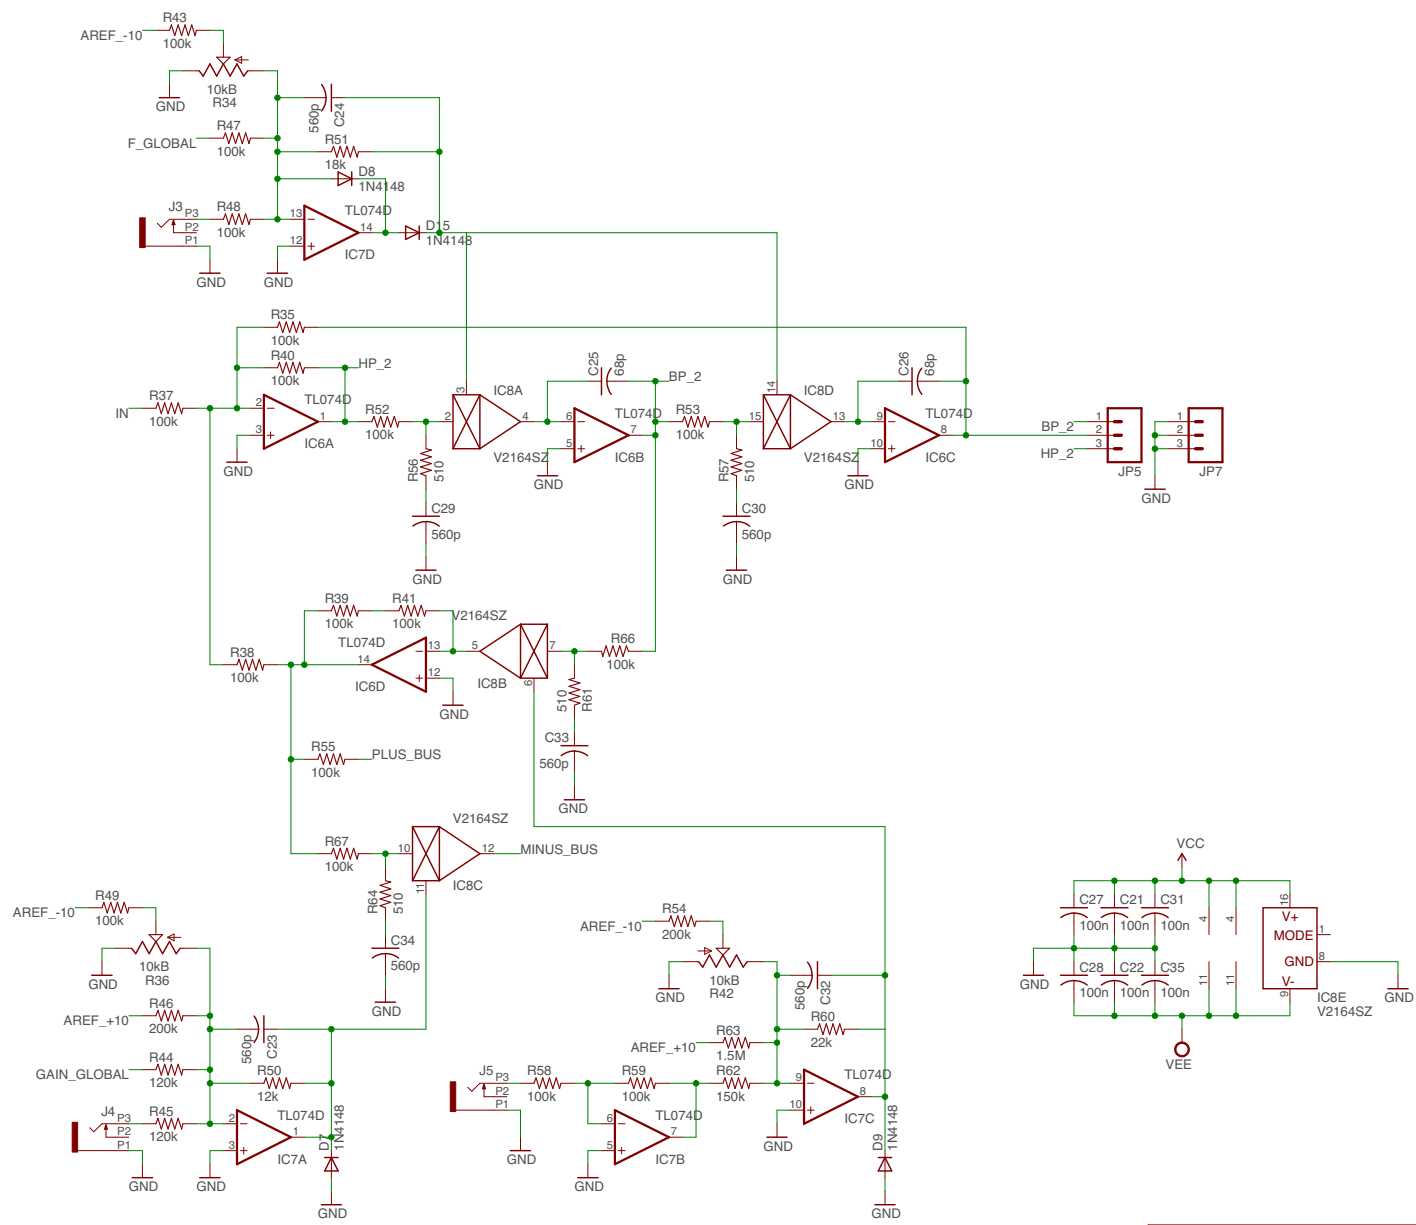

cc-by-sa
 Olivier Gillet
 ol.gillet@gmail.com

In/out/clip LED	
shelves_v05	
8/28/17 5:40 PM	
Sheet: 1/5	

cc-by-sa	Low / High
Olivier Gillet	shelves_v05
ol.gillet@gmail.com	8/28/17 5:40 PM
	Sheet: 2/5

cc-by-sa Olivier Gillet ol.gillet@gmail.com	Mid 1
	shelves_v05
	8/28/17 5:40 PM
	Sheet: 3/5