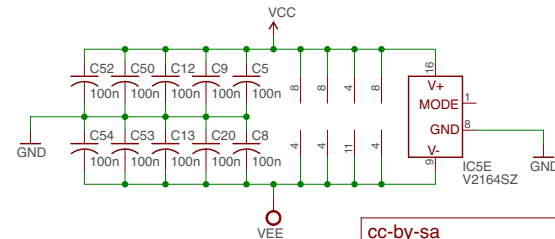

cc-by-sa
 Olivier Gillet
 ol.gillet@gmail.com

In/out/clip LED	
shelves_v05	
8/28/17 5:40 PM	
Sheet: 1/5	

cc-by-sa	Low / High
Olivier Gillet	shelves_v05
ol.gillet@gmail.com	8/28/17 5:40 PM
	Sheet: 2/5

cc-by-sa Olivier Gillet ol.gillet@gmail.com	Mid 1
	shelves_v05
	8/28/17 5:40 PM
	Sheet: 3/5