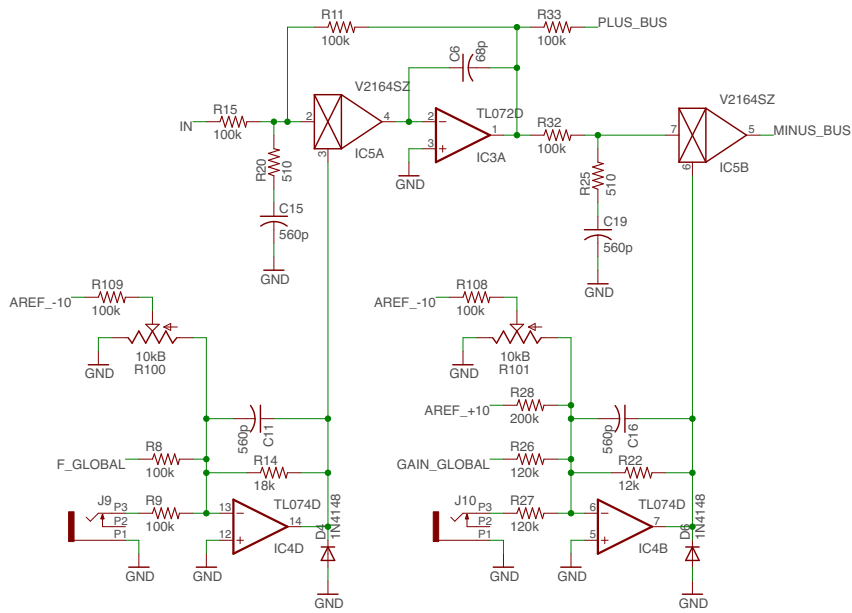

cc-by-sa
 Olivier Gillet
 ol.gillet@gmail.com

In/out/clip LED	
shelves_v05	
8/28/17 5:40 PM	
Sheet: 1/5	

cc-by-sa	Low / High
Olivier Gillet	shelves_v05
ol.gillet@gmail.com	8/28/17 5:40 PM
	Sheet: 2/5

cc-by-sa Olivier Gillet ol.gillet@gmail.com	Mid 1
	shelves_v05
	8/28/17 5:40 PM
	Sheet: 3/5