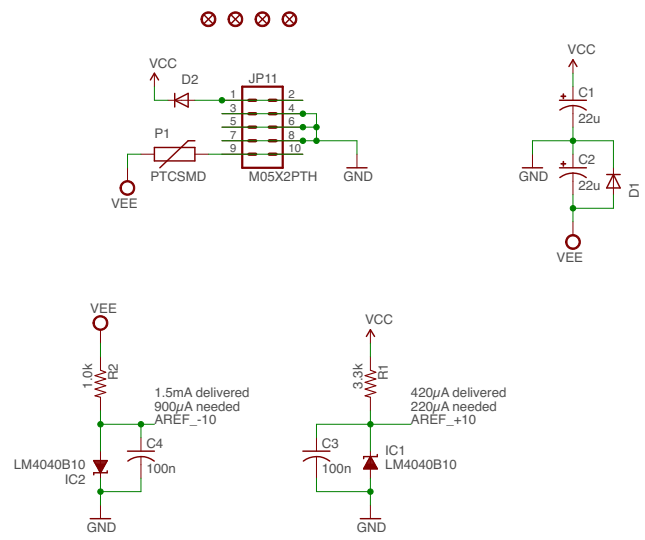

cc-by-sa
 Olivier Gillet
 ol.gillet@gmail.com

In/out/clip LED	
shelves_v05	
8/28/17 5:40 PM	
Sheet: 1/5	

cc-by-sa	Low / High
Olivier Gillet	shelves_v05
ol.gillet@gmail.com	8/28/17 5:40 PM
	Sheet: 2/5

cc-by-sa Olivier Gillet ol.gillet@gmail.com	Mid 1
	shelves_v05
	8/28/17 5:40 PM
	Sheet: 3/5