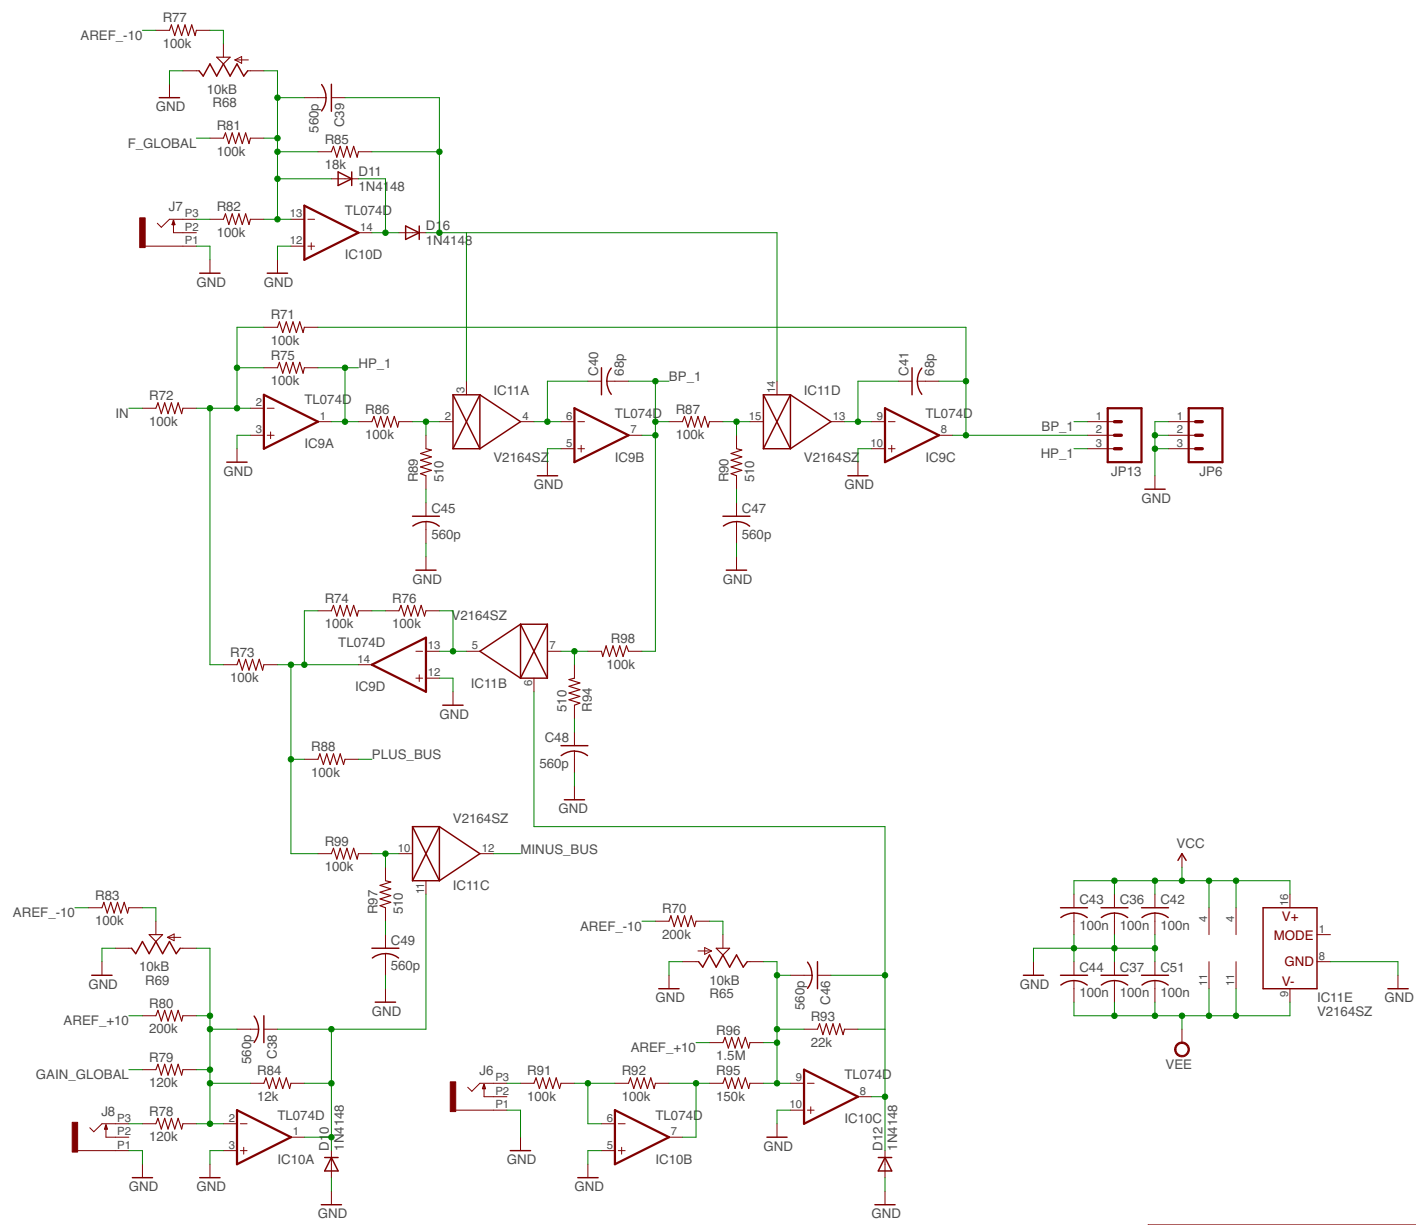

cc-by-sa
 Olivier Gillet
 ol.gillet@gmail.com

In/out/clip LED	
shelves_v05	
8/28/17 5:40 PM	
Sheet: 1/5	

cc-by-sa	Low / High
Olivier Gillet	shelves_v05
ol.gillet@gmail.com	8/28/17 5:40 PM
	Sheet: 2/5

cc-by-sa Olivier Gillet ol.gillet@gmail.com	Mid 1
	shelves_v05
	8/28/17 5:40 PM
	Sheet: 3/5