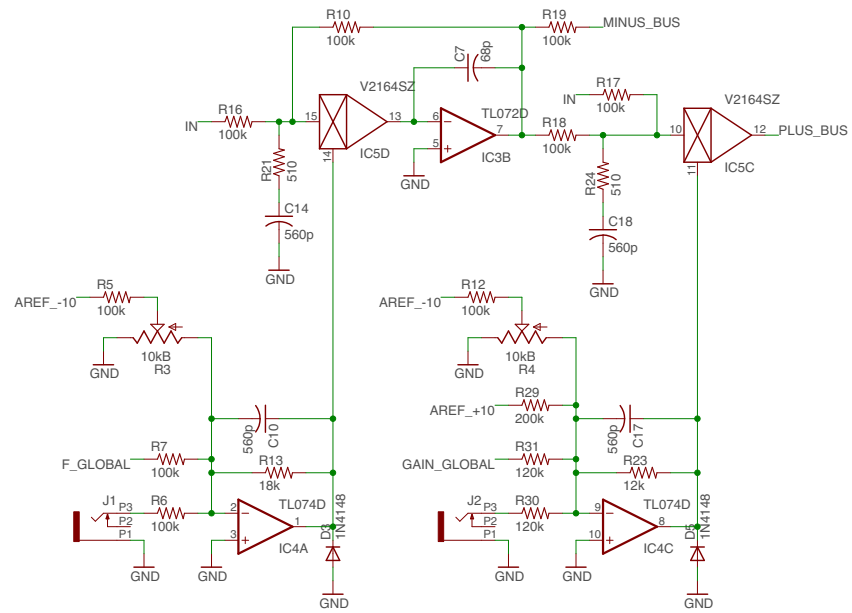

cc-by-sa
 Olivier Gillet
 ol.gillet@gmail.com

In/out/clip LED	
shelves_v05	
8/28/17 5:40 PM	
Sheet: 1/5	

cc-by-sa	Low / High
Olivier Gillet	shelves_v05
ol.gillet@gmail.com	8/28/17 5:40 PM
	Sheet: 2/5

cc-by-sa Olivier Gillet ol.gillet@gmail.com	Mid 1
	shelves_v05
	8/28/17 5:40 PM
	Sheet: 3/5